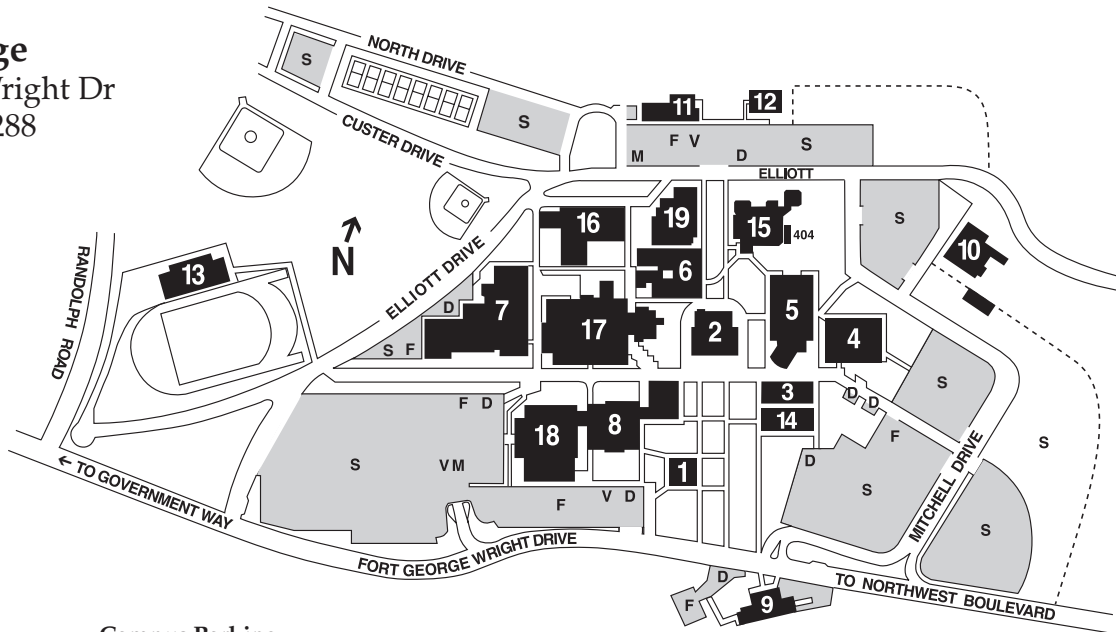

## Building Legend

- 1 Administration
- 2 Library
- 3 Social Science
- 4 Business
- 5 Communications/Playhouse
- 6 Fine Arts
- 7 Gymnasium and Fitness Center
- 8 Chemistry and Life Sciences
- 9 **Institute for Extended Learning**
- 10 Warehouse/Maintenance Shop
- 11 Photography
- 12 Music Annex
- 13 Stadium/Physical Education Complex
- 14 Social Science
- 15 Music/Performing Arts
- 16 Human Services/Early Learning Center
- 17 Student Union Building (SUB)
- 18 Computing, Mathematics and Science
- 19 Technical Arts
- 404 Music Modular

## Campus Parking

- S Student
- F Faculty
- V Visitors
- M Motorcycle
- D Disability